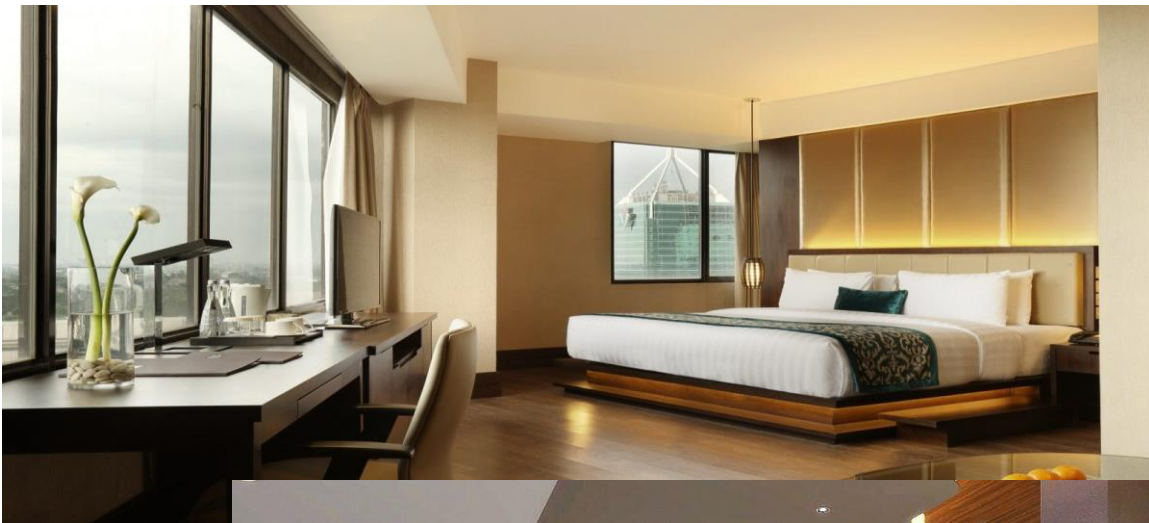

TERMS & CONDITIONS

- ❖ **Min. 2 guest to go.**
- ❖ **Blackout dates EX-SIN: 10 - 16 June 2018.**
- ❖ Confirmation is subject to seat and hotel availability.
- ❖ No Rebook/Reissue/Refund once package issued.
- ❖ Other terms & conditions apply.