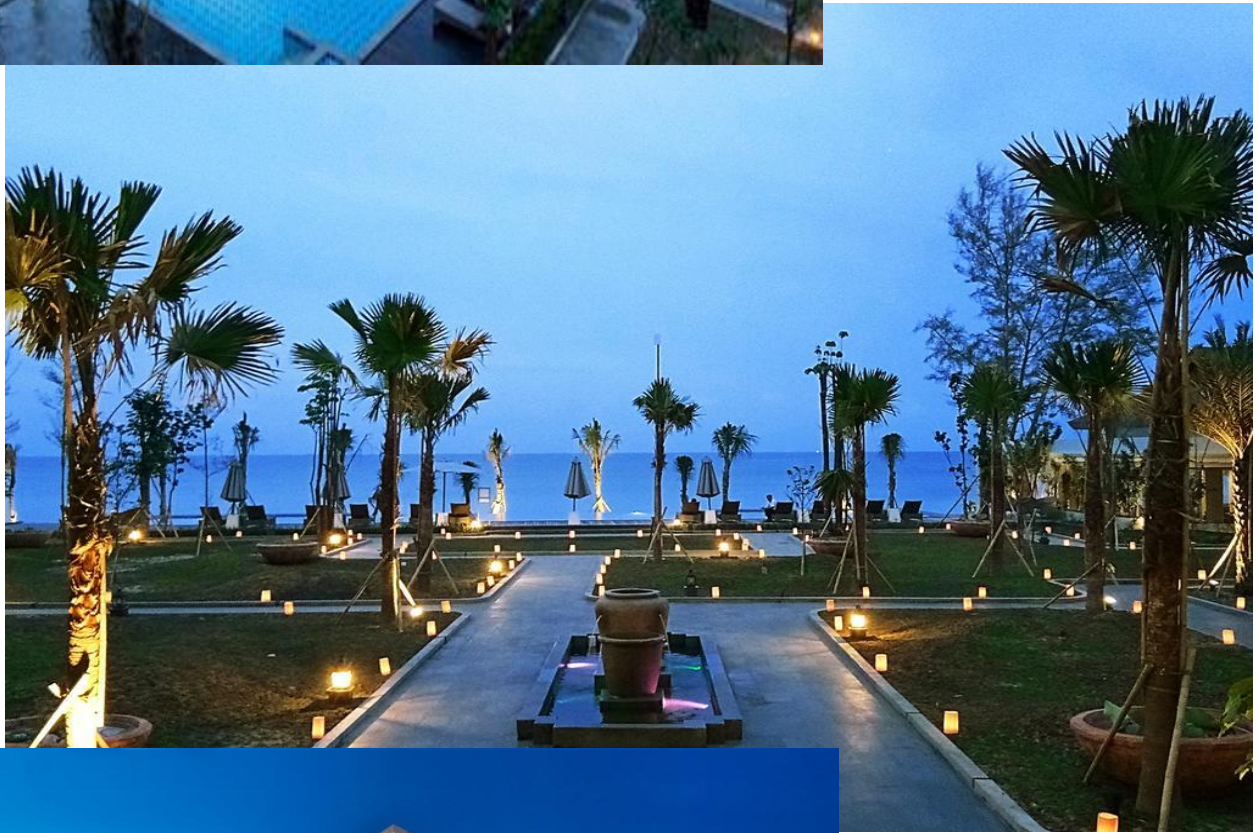

TA 1167

3D2N BELITUNG PACKAGE

Valid till 27 December 2018

GV 2

RATES IN SINGAPORE DOLLARS PER PERSON					
EXEC. ROOM	ADULT		CHILD		
	SINGLE	TWIN	TWIN	CNB	CWB
3D2N	S\$578	S\$468	S\$428	S\$368	S\$328
EXT. NIGHT	S\$137	S\$81	S\$81	S\$53	S\$32
HOTEL SURCHARGE	02 – 10 April, 10 – 19 June, 23 – 27 December 2018 Charged at S\$56 per room per night.				

Hotel Santika is located on the island's east coast just a three-minute drive from one of its most beautiful beaches, , Hotel Santika Premiere Beach Resort Belitung offers a tranquil alternative to the busier north coast while still affording rapid and convenient access to major attractions such as Tanjung Kelayang Beach, the jumping-off point for trips to Lengkuas Island with its historic lighthouse. The outdoor movie location for the famous Indonesian movie Laskar Pelangi, which chronicles life on the island under Dutch rule, is nearby.